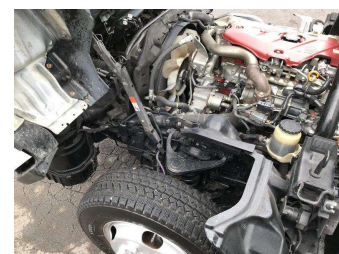

# 2012 Toyota Toyoace BOX / SERVICE TRUCK

**Purchase Price** **\$21,900**  
Includes GST, Registration & Licensing

Finance may be available on this vehicle. Ask one of our friendly staff for more information.

Gain peace of mind with Mechanical Breakdown Insurance. **Ask us how.**

**Top features**  
» AA Appraised

Body Style  
**Truck - Box Body**

Odometer  
**154,000 km**

Engine  
**4000 cc**

Fuel Type  
**Diesel**