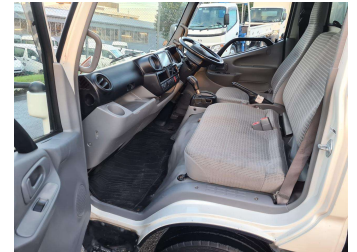

2016 Toyota Dyna ~17m3 BOX / TAIL-LIFT

Purchase Price **\$51,900**
Includes GST, Registration & Licensing

Finance may be available on this vehicle. Ask one of our friendly staff for more information.

Gain peace of mind with Mechanical Breakdown Insurance. **Ask us how.**

Top features
None Listed

Body Style
Truck - Box Body

Odometer
181,000 km

Engine
4000 cc

Fuel Type
Diesel

Transmission
Auto

Wheels
-

VIN
7AT0H60EX21004885