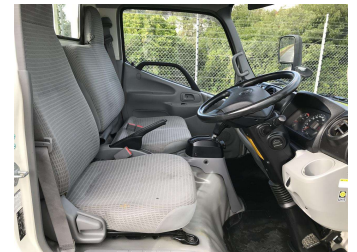

2018 Toyota Dyna 2 TON DECK / CAR LICENCE

Purchase Price **\$27,900**
Includes GST, Registration & Licensing

Finance may be available on this vehicle. Ask one of our friendly staff for more information.

Gain peace of mind with Mechanical Breakdown Insurance. **Ask us how.**

Top features
None Listed

Body Style
Truck - Flat Deck

Odometer
233,000 km

Engine
4000 cc

Fuel Type
Diesel

Transmission
Auto

Wheels
-