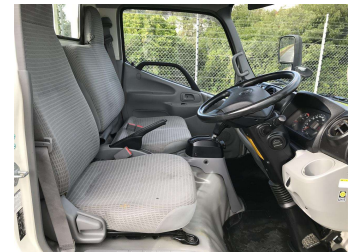

2018 Toyota Dyna 2 TON DECK / CAR LICENCE

Purchase Price **\$29,900**
Includes GST, Registration & Licensing

Finance may be available on this vehicle. Ask one of our friendly staff for more information.

Gain peace of mind with Mechanical Breakdown Insurance. **Ask us how.**

Top features
None Listed

Body Style
Truck - Flat Deck

Odometer
233,000 km

Engine
4000 cc

Fuel Type
Diesel

Transmission
Auto

Wheels
-