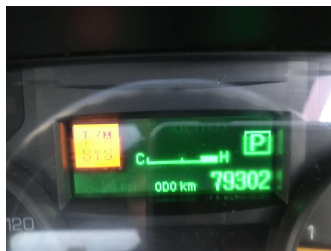

2014 Mitsubishi Canter 4WD / BOX / AUTO

Purchase Price **\$34,900**
Includes GST, Registration & Licensing

Finance may be available on this vehicle. Ask one of our friendly staff for more information.

Gain peace of mind with Mechanical Breakdown Insurance. **Ask us how.**

Top features
None Listed

Body Style
Truck - Box Body

Odometer
79,300 km

Engine
3000 cc

Fuel Type
Diesel

Transmission
Auto

Wheels
-

VIN
-