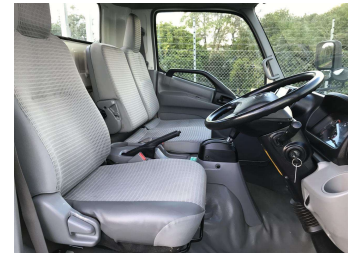

2016 Toyota Dyna WIDE CAB DECK / CAR LICENCE

Purchase Price **\$39,900**
Includes GST, Registration & Licensing

Finance may be available on this vehicle. Ask one of our friendly staff for more information.

Gain peace of mind with Mechanical Breakdown Insurance. **Ask us how.**

Top features
None Listed

Body Style
Truck - Flat Deck

Odometer
120,000 km

Engine
4000 cc

Fuel Type
Diesel

Transmission
Auto

Wheels
-