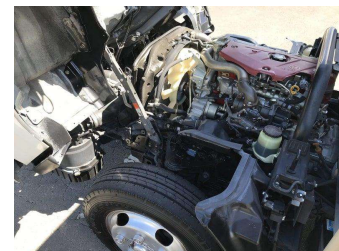

# 2016 Hino Dutro BOX / SERVICE TRUCK

Purchase Price **\$24,900**  
Includes GST, Registration & Licensing

Finance may be available on this vehicle. Ask one of our friendly staff for more information.

Gain peace of mind with Mechanical Breakdown Insurance. **Ask us how.**

**Top features**  
None Listed

Body Style  
**Truck - Box Body**

Odometer  
**111,000 km**

Engine  
**4000 cc**

Fuel Type  
**Diesel**

Transmission  
**Auto**

Wheels  
-

VIN  
-