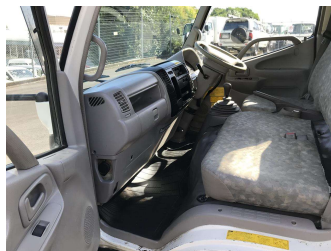

2010 Hino Dutro 2 TONNE TIPPER

Purchase Price **\$28,900**
Includes GST, Registration & Licensing

Finance may be available on this vehicle. Ask one of our friendly staff for more information.

Gain peace of mind with Mechanical Breakdown Insurance. **Ask us how.**

Top features
None Listed

Body Style
Truck - Tip Truck

Odometer
107,000 km

Engine
4000 cc

Fuel Type
Diesel

Transmission
MANUAL

Wheels
-

VIN
-