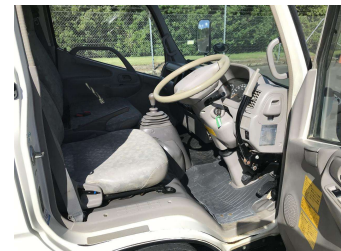

2010 Hino Dutro 2 TONNE TIPPER

Purchase Price **\$28,900**
Includes GST, Registration & Licensing

Finance may be available on this vehicle. Ask one of our friendly staff for more information.

Gain peace of mind with Mechanical Breakdown Insurance. **Ask us how.**

Top features
None Listed

Body Style
Truck - Tip Truck

Odometer
107,000 km

Engine
4000 cc

Fuel Type
Diesel

Transmission
MANUAL

Wheels
-

VIN
-