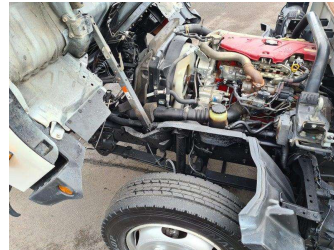

# 2014 Toyota Dyna WIDE CAB DECK / CAR LICENCE

**Purchase Price** **\$35,900**  
Includes GST, Registration & Licensing

Finance may be available on this vehicle. Ask one of our friendly staff for more information.

Gain peace of mind with Mechanical Breakdown Insurance. **Ask us how.**

**Top features**  
None Listed

Body Style  
**Truck - Flat Deck**

Odometer  
**151,000 km**

Engine  
**4000 cc**

Fuel Type  
**Diesel**