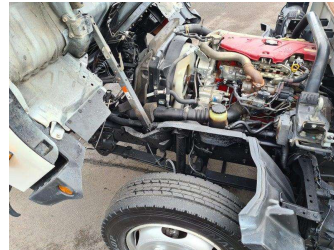

2014 Toyota Dyna WIDE CAB DECK / CAR LICENCE

Purchase Price **\$39,900**
Includes GST, Registration & Licensing

Finance may be available on this vehicle. Ask one of our friendly staff for more information.

Gain peace of mind with Mechanical Breakdown Insurance. **Ask us how.**

Top features
None Listed

Body Style
Truck - Flat Deck

Odometer
151,000 km

Engine
4000 cc

Fuel Type
Diesel

Transmission
Auto

Wheels
-