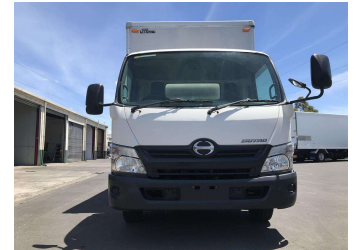

2017 Hino Dutro 20m3 BOX /LIFT 1TON/CAR

Purchase Price **\$67,900**
Includes GST, Registration & Licensing

Finance may be available on this vehicle. Ask one of our friendly staff for more information.

Gain peace of mind with Mechanical Breakdown Insurance. **Ask us how.**

Top features
None Listed

Body Style
Truck - Box Body

Odometer
82,000 km

Engine
4000 cc

Fuel Type
Diesel

Transmission
Auto

Wheels
-

VIN
-