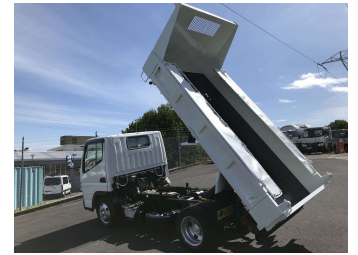

2017 Mitsubishi Canter 2TON TIPPER / AUTOMATIC

Purchase Price **\$33,900**
Includes GST, Registration & Licensing

Finance may be available on this vehicle. Ask one of our friendly staff for more information.

Gain peace of mind with Mechanical Breakdown Insurance. **Ask us how.**

Top features
None Listed

Body Style
Truck - Tip Truck

Odometer
106,400 km

Engine
2990 cc

Fuel Type
Diesel

Transmission
Auto

Wheels
-