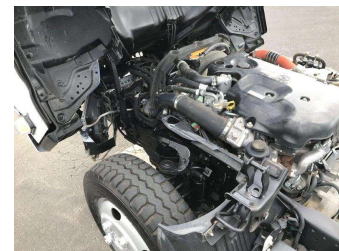

2014 Isuzu Elf 3 TONNE TIPPER / CAR LICENCE

Purchase Price **\$34,900**
Includes GST, Registration & Licensing

Finance may be available on this vehicle. Ask one of our friendly staff for more information.

Gain peace of mind with Mechanical Breakdown Insurance. **Ask us how.**

Top features
» AA Appraised

Body Style
Truck - Tip Truck

Odometer
87,000 km

Engine
3000 cc

Fuel Type
Diesel

Transmission
MANUAL

Wheels
-