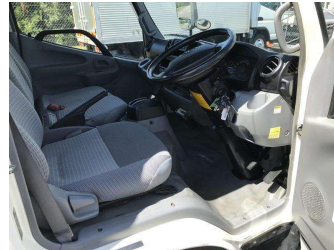

2012 Toyota Dyna 2 TONNE BOX / AUTOMATIC

Purchase Price
Includes GST, Registration & Licensing

\$17,900

Finance may be available on this vehicle. Ask one of our friendly staff for more information.

Gain peace of mind with Mechanical Breakdown Insurance. **Ask us how.**

Top features
None Listed

Body Style
Truck - Box Body

Odometer
189,000 km

Engine
4000 cc

Fuel Type
Diesel

Transmission
Auto

Wheels
-

VIN
-