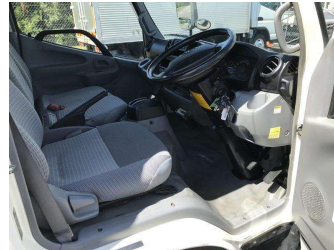

2012 Toyota Dyna 2 TONNE BOX / AUTOMATIC

Purchase Price **\$19,900**
Includes GST, Registration & Licensing

Finance may be available on this vehicle. Ask one of our friendly staff for more information.

Gain peace of mind with Mechanical Breakdown Insurance. **Ask us how.**

Top features
None Listed

Body Style
Truck - Box Body

Odometer
189,000 km

Engine
4000 cc

Fuel Type
Diesel

Transmission
Auto

Wheels
-

VIN
-