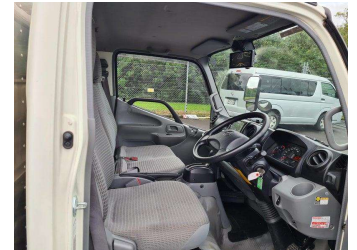

# 2016 Hino Dutro ~17m3 BOX / TAIL-LIFT

Purchase Price **\$55,900**  
Includes GST, Registration & Licensing

Finance may be available on this vehicle. Ask one of our friendly staff for more information.

Gain peace of mind with Mechanical Breakdown Insurance. **Ask us how.**

**Top features**  
None Listed

Body Style  
**Truck - Box Body**

Odometer  
**122,000 km**

Engine  
**4000 cc**

Fuel Type  
**Diesel**