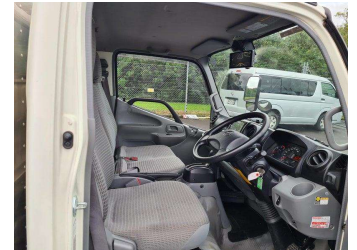

2016 Hino Dutro ~17m3 BOX / TAIL-LIFT

Purchase Price **\$56,900**
Includes GST, Registration & Licensing

Finance may be available on this vehicle. Ask one of our friendly staff for more information.

Gain peace of mind with Mechanical Breakdown Insurance. **Ask us how.**

Top features
None Listed

Body Style
Truck - Box Body

Odometer
122,000 km

Engine
4000 cc

Fuel Type
Diesel

Transmission
Auto

Wheels
-

VIN
-