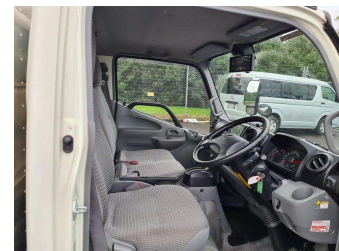

# 2016 Hino Dutro ~17m3 BOX / TAIL-LIFT

**Purchase Price** **\$59,900**  
Includes GST, Registration & Licensing

Finance may be available on this vehicle. Ask one of our friendly staff for more information.

Gain peace of mind with Mechanical Breakdown Insurance. **Ask us how.**

**Top features**  
None Listed

Body Style  
**Truck - Box Body**

Odometer  
**122,000 km**

Engine  
**4000 cc**

Fuel Type  
**Diesel**