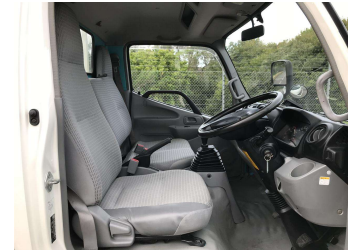

2013 Toyota Dyna 2 TON DECK / CAR LICENCE

Purchase Price **\$31,900**
Includes GST, Registration & Licensing

Finance may be available on this vehicle. Ask one of our friendly staff for more information.

Gain peace of mind with Mechanical Breakdown Insurance. **Ask us how.**

Top features
 None Listed

Body Style
Truck - Flat Deck

Odometer
112,500 km

Engine
4000 cc

Fuel Type
Diesel

Transmission
MANUAL

Wheels
 -