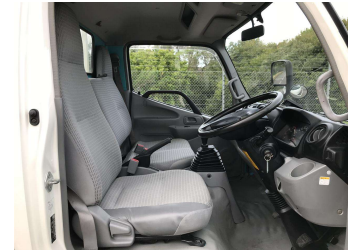

# 2013 Toyota Dyna 2 TON DECK / CAR LICENCE

Purchase Price **\$31,900**  
Includes GST, Registration & Licensing

Finance may be available on this vehicle. Ask one of our friendly staff for more information.

Gain peace of mind with Mechanical Breakdown Insurance. **Ask us how.**

**Top features**  
None Listed

Body Style  
**Truck - Flat Deck**

Odometer  
**112,500 km**

Engine  
**4000 cc**

Fuel Type  
**Diesel**